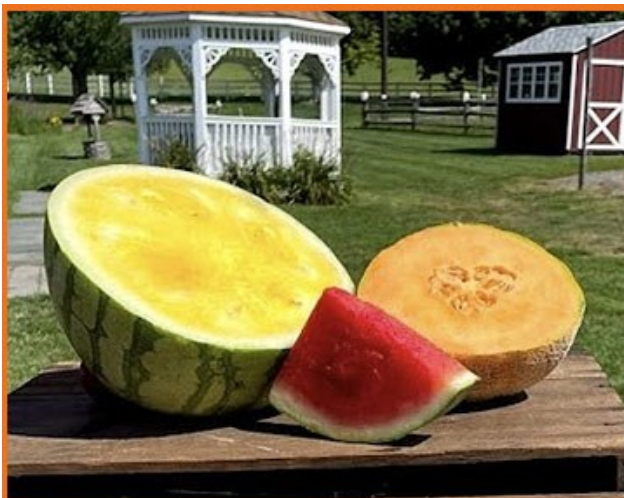

conveniently shop online for curbside pick-up or local delivery

contact us: phone: **908-879-7189** email: info@alstedefarms.com

**Alstede Fresh at Lindeken Farms Hours:
Mon. - Fri. 10-7, Sat. 9 - 7, Sun. 9 - 6**

ALL OTHER LOCATIONS

OPEN EVERY DAY FROM 9 AM - 6 PM

weekly retail specials Aug. 19 - Aug. 25, 2024

ALSTEDE
fresh
homegrown

Melons

**Musk & Watermelon
priced from $3.99/each**